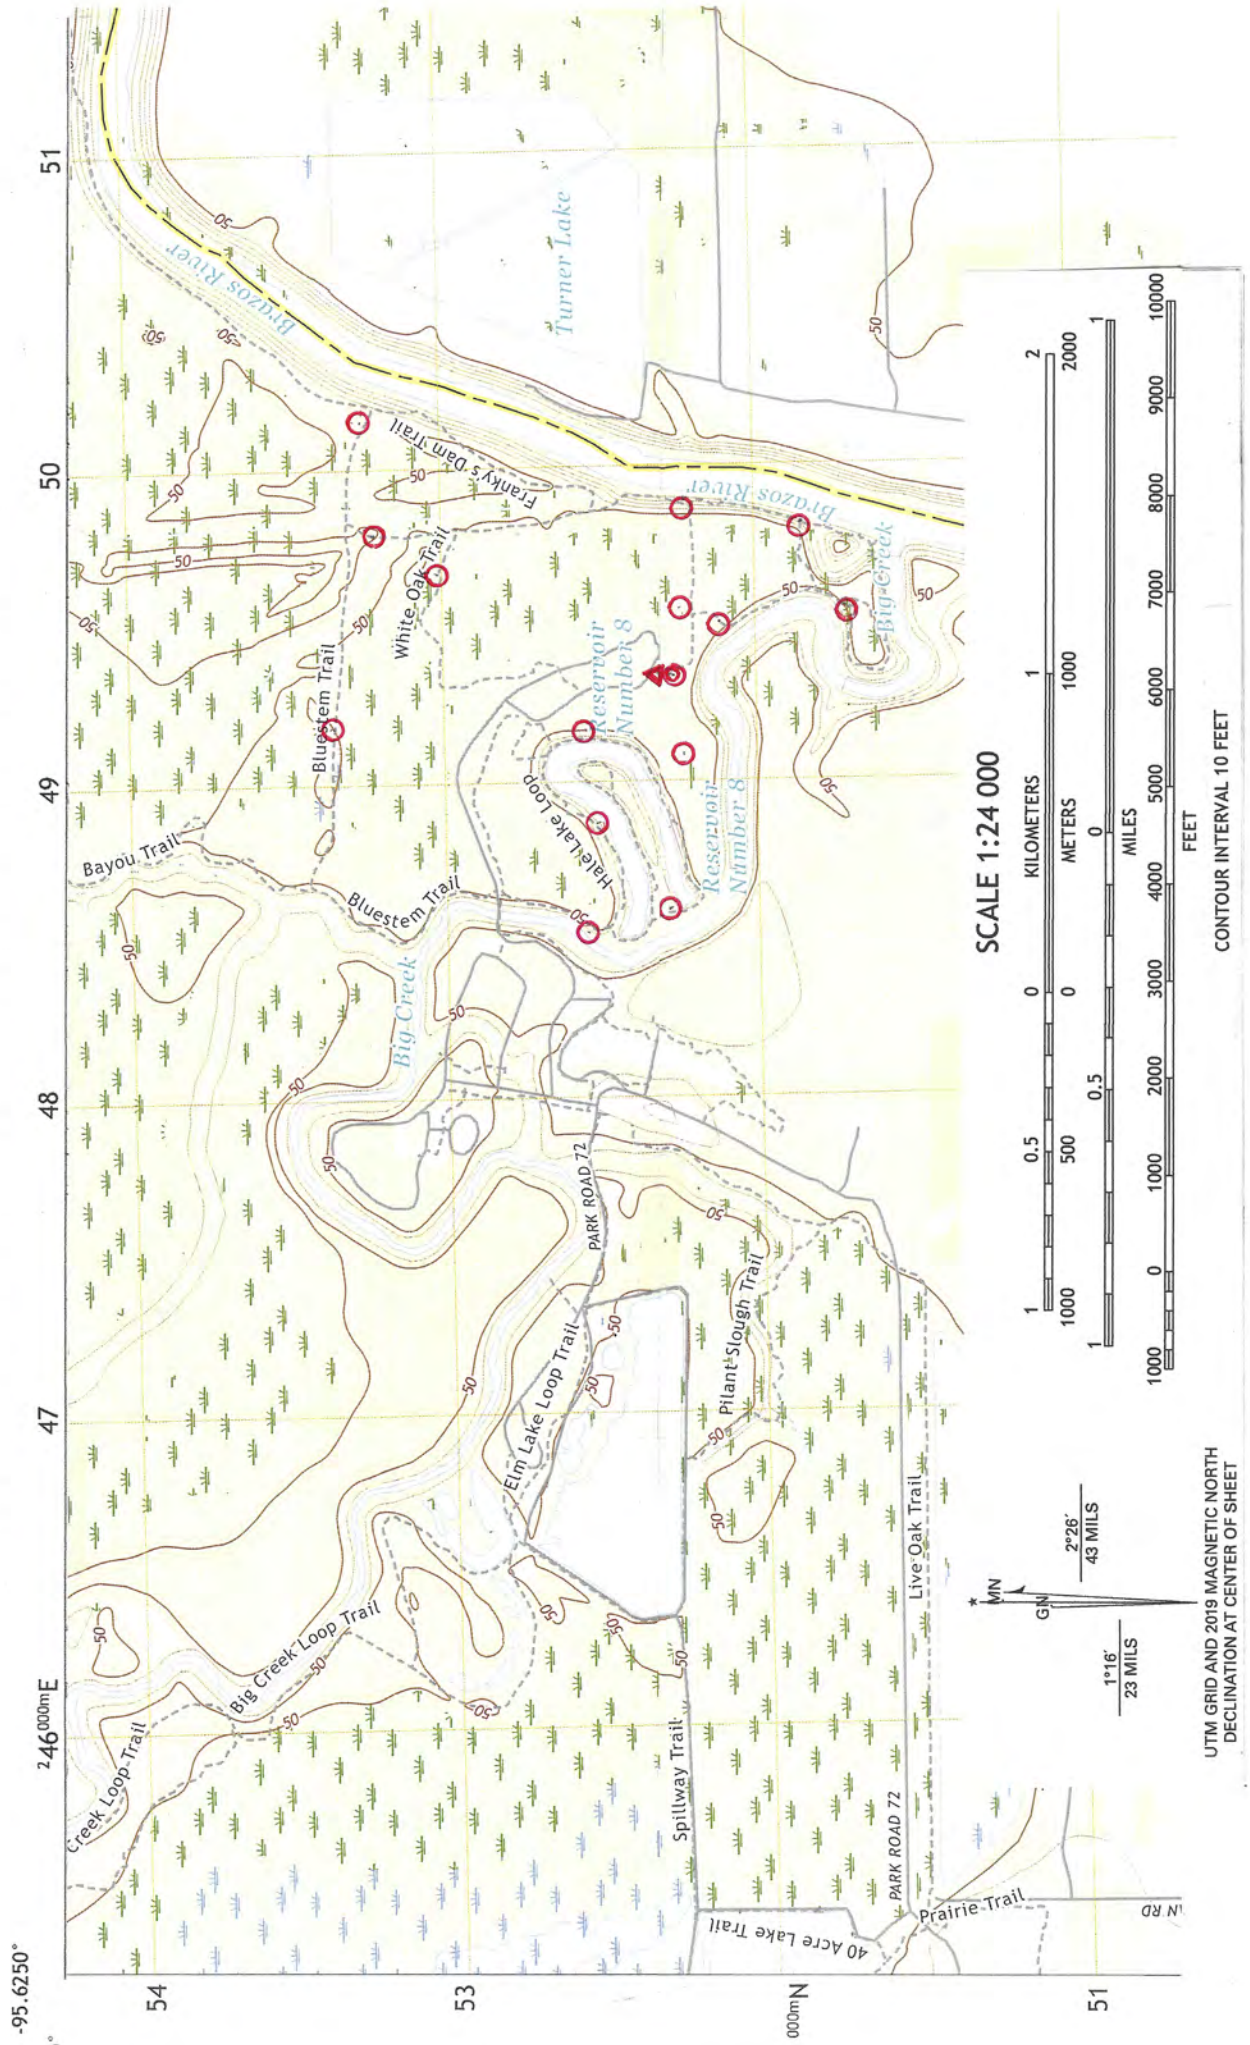

Brazos Bend State Park Hale Lake Orienteering Course Map

▲ Start UTM Coordinates: 249346 3252300
Created by D. Feeney on 6 April 2021, using USGS Thompsons & Otey Maps 2019

UTM GRID AND 2019 MAGNETIC NORTH DECLINATION AT CENTER OF SHEET